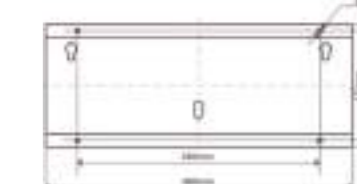

GM8895

*Specification and dimension may be upgraded, please consult sales manager for the latest info.