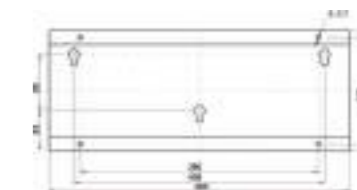

Highly Visible Remote Display

Remote display is a outdoor truck scale weight display of highest quality with full stainless steel body with IP65 standard, which is the ultra light LED display with wide viewing angle of 170 degrees and crystal clear under sunlight.

Remote Display GM8892

High Clarity LED Remote Display for Truck Scales

Remote Display GM8895

High Clarity LED Remote Display for Truck Scales

Communication

Our remote display offer unmatched flexibility with smart data recognition system compatible with indicators for truck scales, such as AD-4321, AD-4323, TOLEDO, Fairbanks, R2500, UMC600, GSE50 serial, Rinstrum, WI-125,WI-127, Df1500 etc.

Standard Specification

Model	GM8892	GM8895
INDICATOR POWER		
Power Supply	90V ~ 260V AC 50Hz(or 60Hz)±2%	90V ~ 260V AC 50Hz(or 60Hz)±2%
Power Consume	20W	40W
DISPLAY		
Display	6 digits, 7 segments, Ultra bright LED	6 digits, 7 segments, Ultra bright LED
Digits Size	2.5"	5.0"
LED Indicators	3 LED, Gross, Net, Motion	3 LED, Gross, Net, Motion
Visible angle	10 degree to 170 degree	10 degree to 170 degree
ENVIRONMENTAL		
Operating Temperature	-10°C to 40°C	-10°C to 40°C
Storage Temperature	-25°C to 70°C	-25°C to 70°C
Humidity	90% R.H without dew	90% R.H without dew
IP Level	IP65	IP65
MECHANICAL DATA		
Dimensions with sun shelter	582×228×200 (L×W×H)	905×295×258 (L×W×H)
Dimensions without sun shelter	578×226×76 (L×W×H)	900×280×107 (L×W×H)
Weight	Approx. 8kgs	Approx. 16kgs
Certification	CE	CE
Enclosure	stainless steel	stainless steel
COMMUNICATION		
Interface	RS485/RS232; Current Circle; Wireless(Optional)	
INDICATOR SUPPORTED		
AD-4321, AD-4323, TOLEDO&Fairbanks, R2500, UMC600, GSE50 serial, Rinstrum, WI-125, WI-127, DF1500		

Dimensions

Unit:mm

GM8892

GM8895