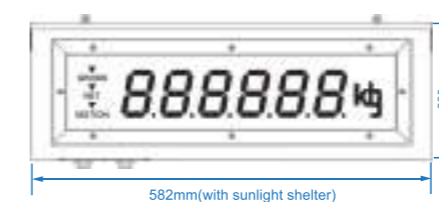

Highly Visible Remote Display

Remote display is a outdoor truck scale weight display of highest quality with full stainless steel body with IP65 standard, which is the ultra light LED display with wide viewing angle of 170 degrees and crystal clear under sunlight.

Remote Display GM8892

High Clarity LED Remote Display for Truck Scales

Remote Display GM8895

High Clarity LED Remote Display for Truck Scales

Communication

Our remote display offer unmatched flexibility with smart data recognition system compatible with indicators for truck scales, such as AD-4321, AD-4323, TOLEDO, Fairbanks, R2500, UMC600, GSE50 serial, Rinstrum, WI-125,WI-127, Df1500 etc.

Standard Specification

Model	GM8892	GM8895
INDICATOR POWER		
Power Supply	90V ~ 260V AC 50Hz(or 60Hz)±2%	90V ~ 260V AC 50Hz(or 60Hz)±2%
Power Consume	20W	40W
DISPLAY		
Display	6 digits, 7 segments, Ultra bright LED	6 digits, 7 segments, Ultra bright LED
Digits Size	2.5"	5.0"
LED Indicators	3 LED, Gross, Net, Motion	3 LED, Gross, Net, Motion
Visible angle	10 degree to 170 degree	10 degree to 170 degree
ENVIRONMENTAL		
Operating Temperature	-10°C to 40°C	-10°C to 40°C
Storage Temperature	-25°C to 70°C	-25°C to 70°C
Humidity	90% R.H without dew	90% R.H without dew
IP Level	IP65	IP65
MECHANICAL DATA		
Dimensions with sun shelter	582×228×200 (L×W×H)	905×295×258 (L×W×H)
Dimensions without sun shelter	578×226×76 (L×W×H)	900×280×107 (L×W×H)
Weight	Approx. 8kgs	Approx. 16kgs
Certification	CE	CE
Enclosure	stainless steel	stainless steel
COMMUNICATION		
Interface	RS485/RS232; Current Circle; Wireless(Optional)	
INDICATOR SUPPORTED		
AD-4321, AD-4323, TOLEDO&Fairbanks, R2500, UMC600, GSE50 serial, Rinstrum, WI-125, WI-127, DF1500		

Dimensions

Unit:mm

GM8892

GM8895